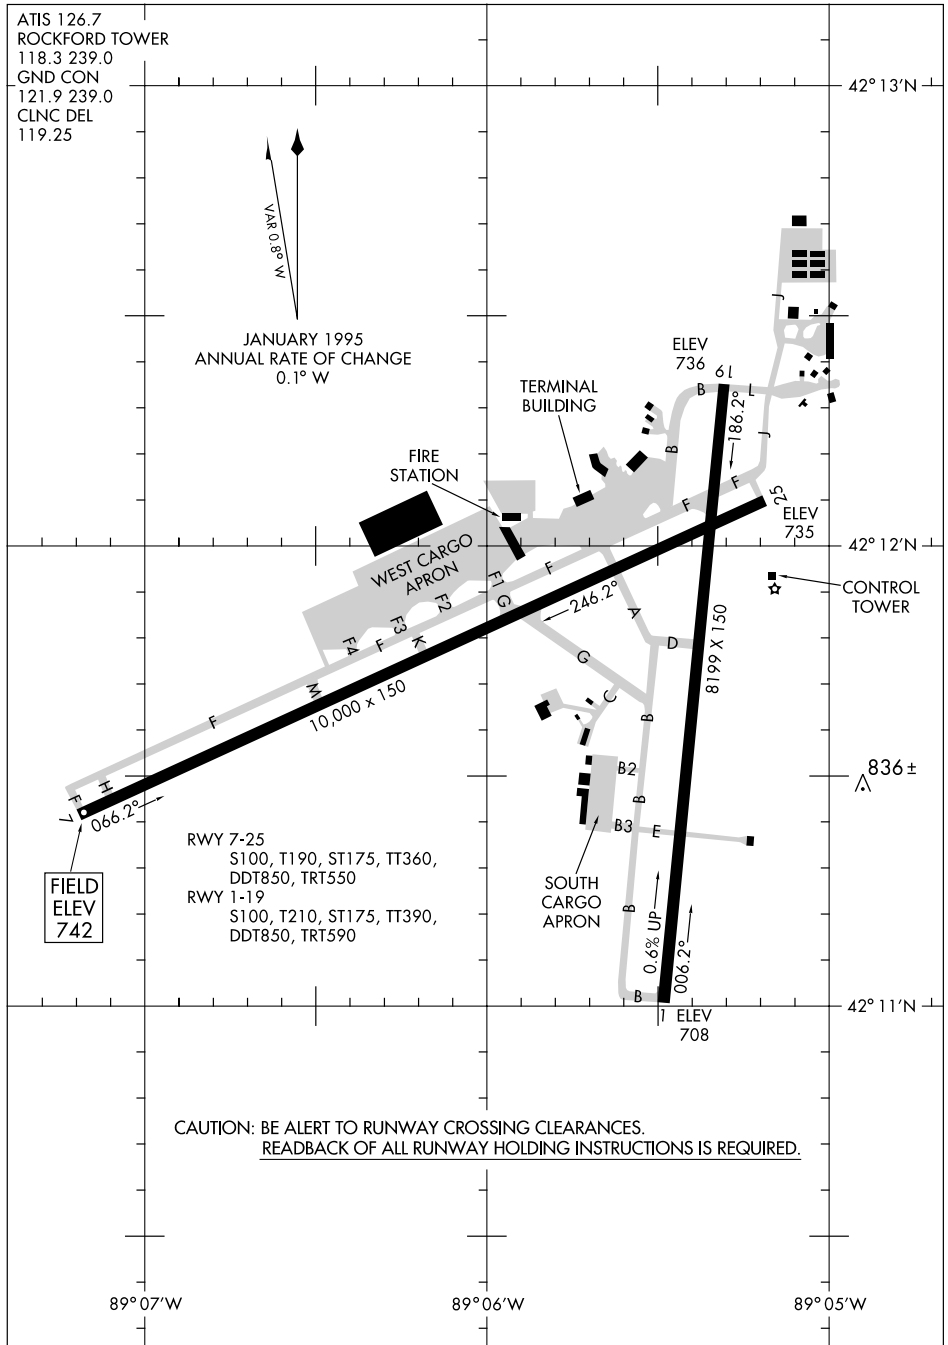

02332

# AIRPORT DIAGRAM

AL-954 (FAA)

ROCKFORD/GREATER ROCKFORD (RFD)  
ROCKFORD, ILLINOIS

# AIRPORT DIAGRAM

02332

ROCKFORD, ILLINOIS  
ROCKFORD/GREATER ROCKFORD (RFD)