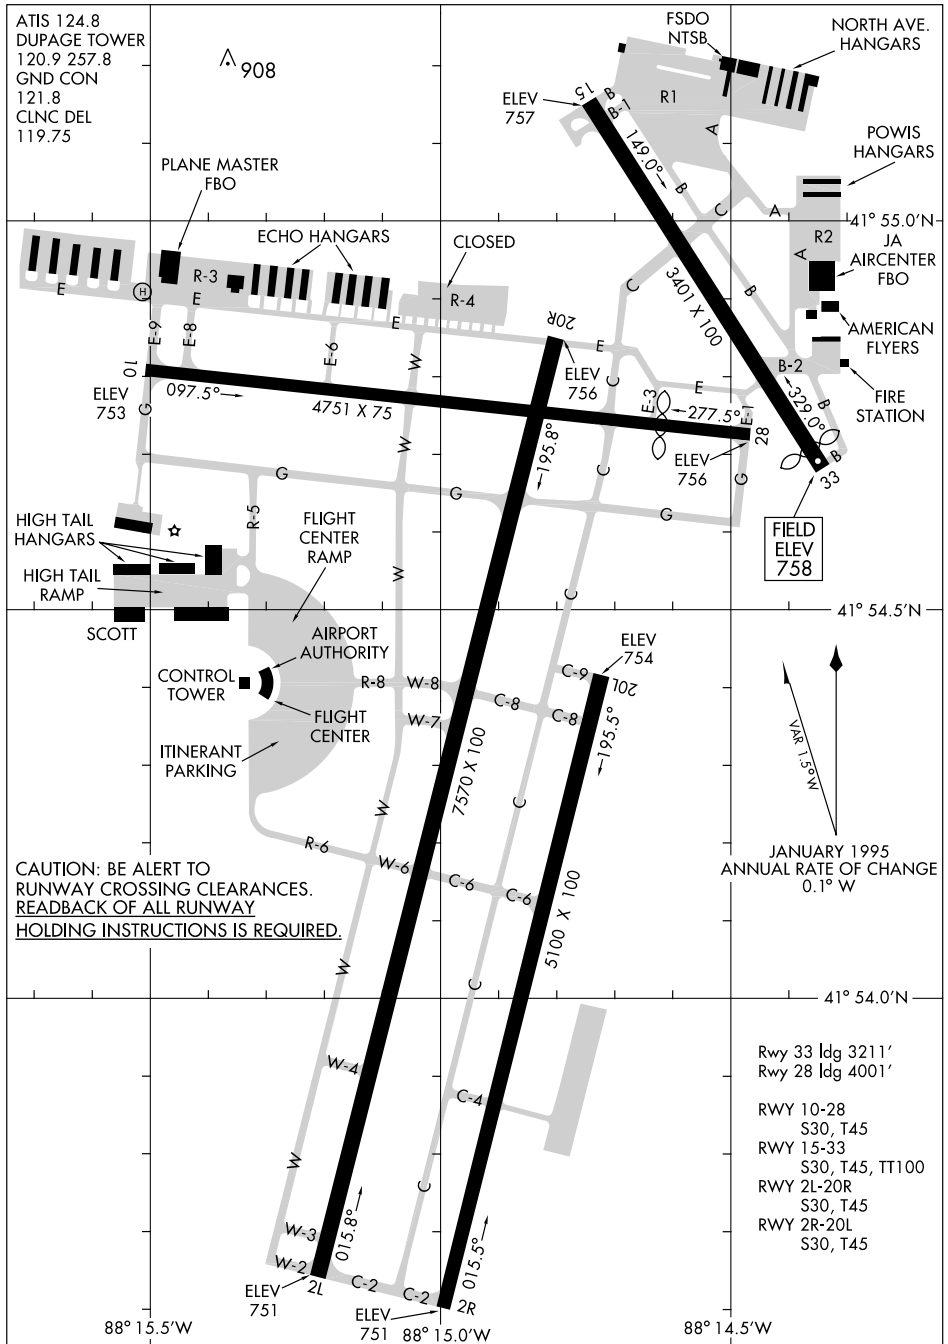

# AIRPORT DIAGRAM

AL-5104 (FAA)

CHICAGO/DU PAGE (DPA)  
CHICAGO (WEST CHICAGO), ILLINOIS

# AIRPORT DIAGRAM

02332

CHICAGO (WEST CHICAGO), ILLINOIS  
CHICAGO/DU PAGE (DPA)