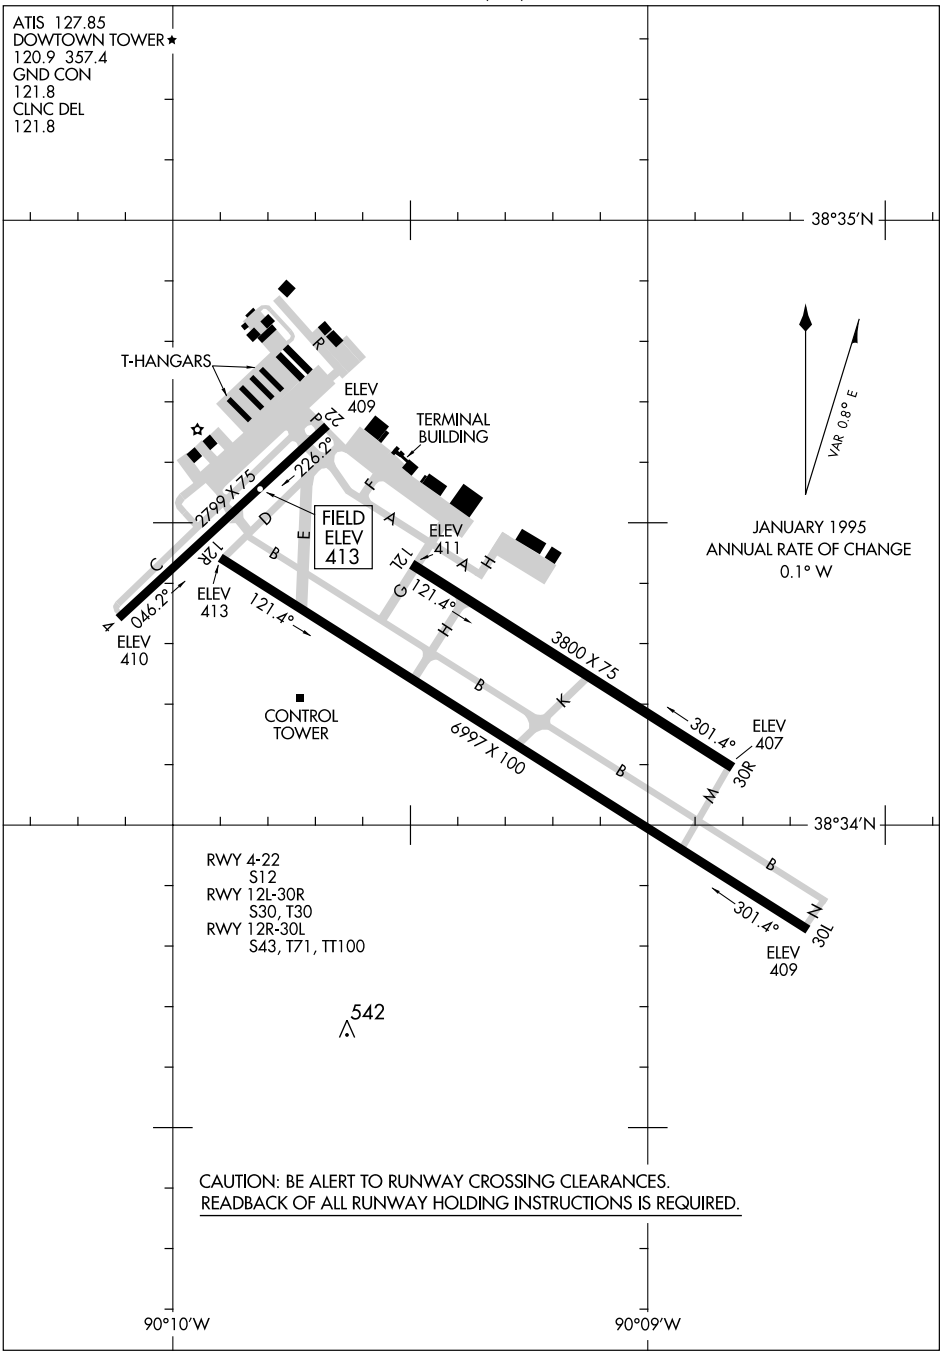

AIRPORT DIAGRAM

AL-5316 (FAA)

CAHOKIA/ST. LOUIS DOWNTOWN (CPS)
CAHOKIA/ST. LOUIS, ILLINOIS

ATIS 127.85
DOWNTOWN TOWER★
120.9 357.4
GND CON
121.8
CLNC DEL
121.8

**CAUTION: BE ALERT TO RUNWAY CROSSING CLEARANCES.
READBACK OF ALL RUNWAY HOLDING INSTRUCTIONS IS REQUIRED.**