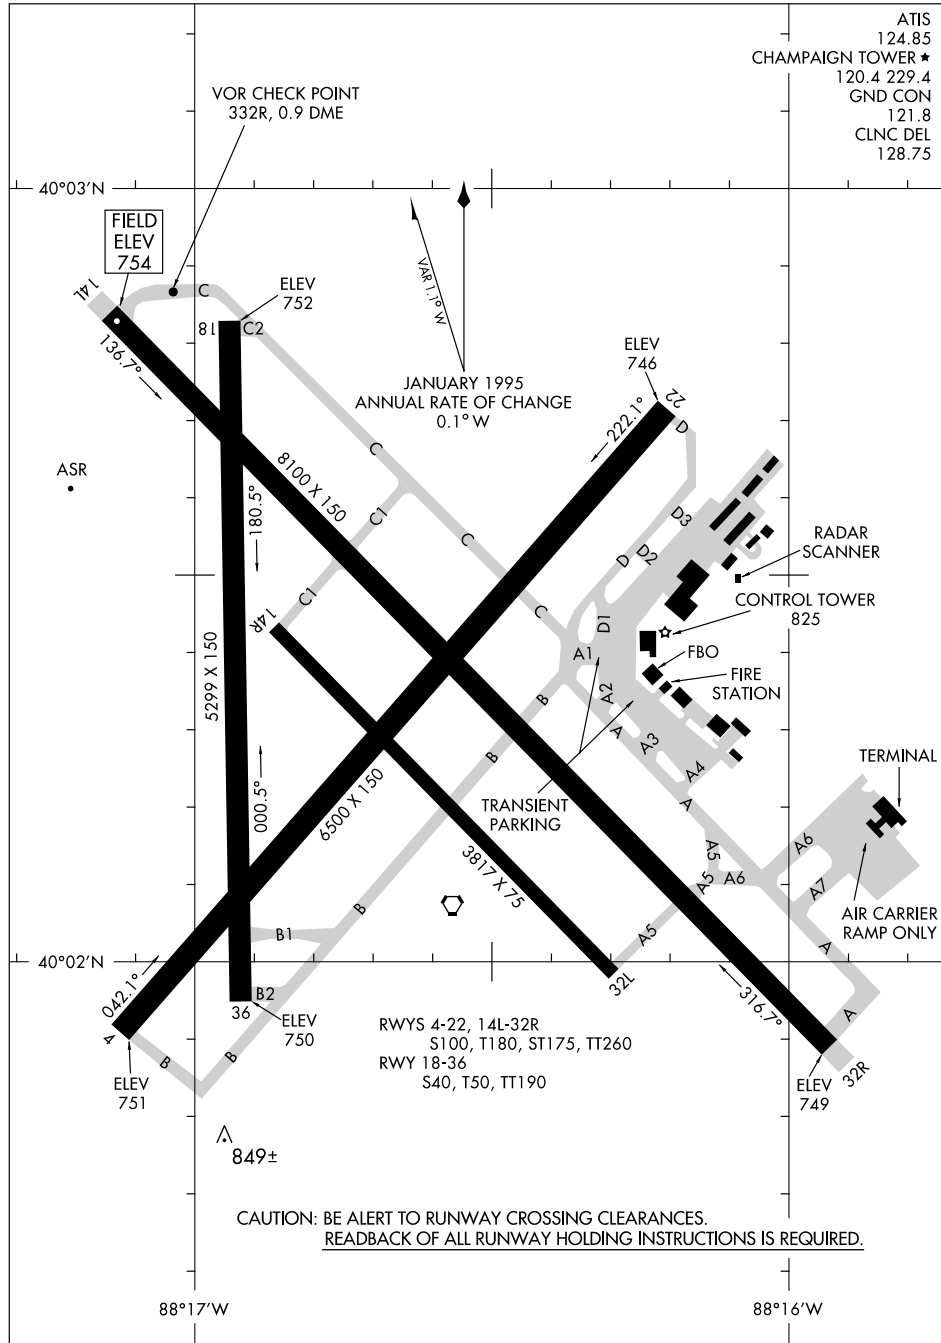

03023

AIRPORT DIAGRAM

CHAMPAIGN-URBANA/UNIVERSITY OF ILLINOIS-WILLARD (CMI)
AL-709 (FAA)
CHAMPAIGN-URBANA, ILLINOIS

ATIS 124.85
 CHAMPAIGN TOWER ★ 120.4 229.4
 GND CON 121.8
 CLNC DEL 128.75

AIRPORT DIAGRAM