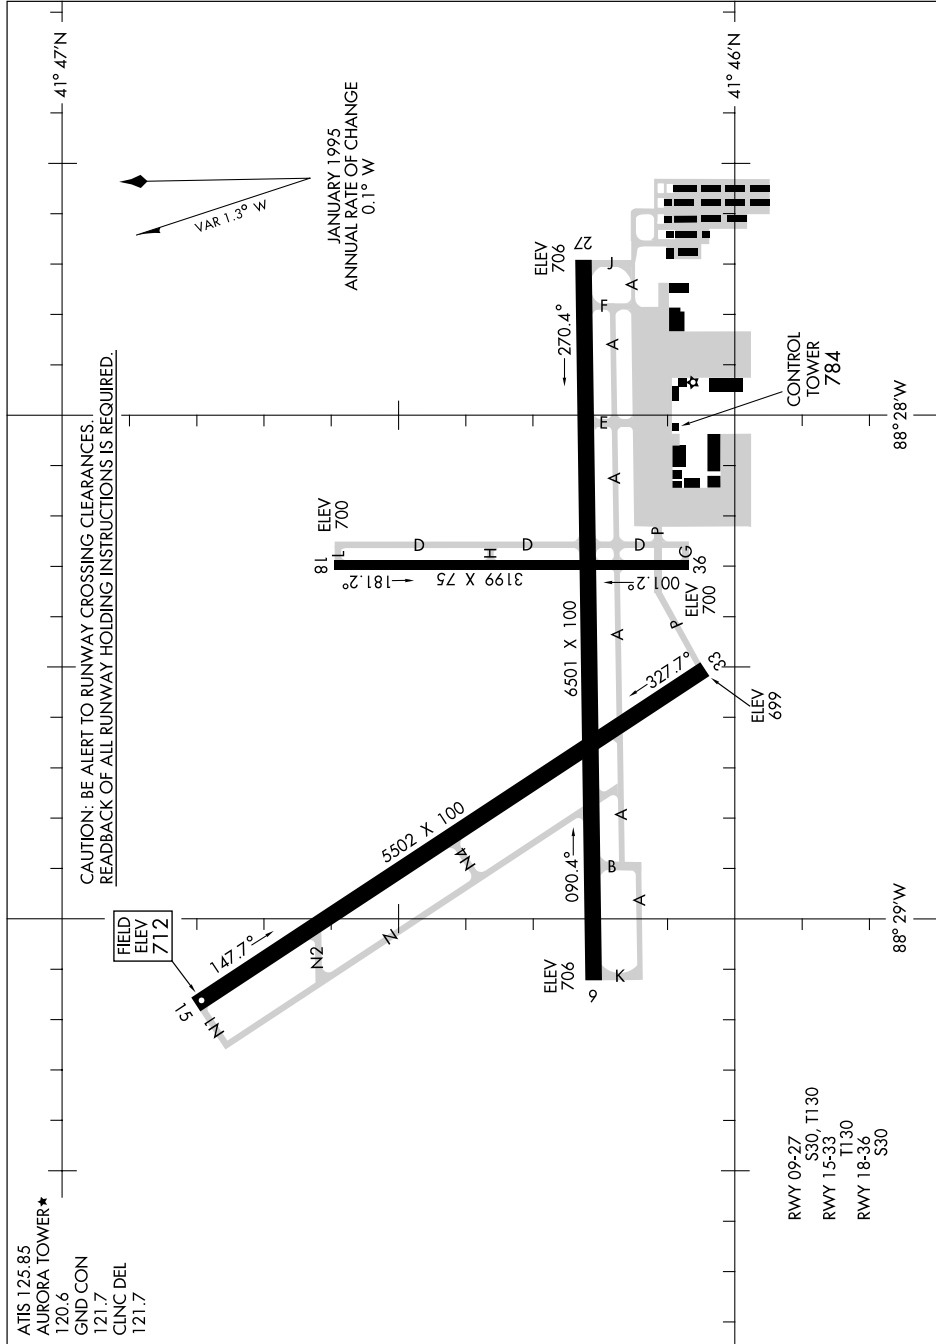

03023

AIRPORT DIAGRAM

AL-5103 (FAA)

CHICAGO/AURORA MUNI (A.R.R.)
CHICAGO/AURORA, ILLINOIS

CAUTION: BE ALERT TO RUNWAY CROSSING CLEARANCES.
READBACK OF ALL RUNWAY HOLDING INSTRUCTIONS IS REQUIRED.

ATIS 125.85
 AURORA TOWER★
 120.6
 GND CON
 121.7
 CLNC DEL
 121.7

RWY 09-27
 S30, T130
 RWY 15-33
 T130
 RWY 18-36
 S30

AIRPORT DIAGRAM

03023

CHICAGO/AURORA, ILLINOIS
CHICAGO/AURORA MUNI (A.R.R.)