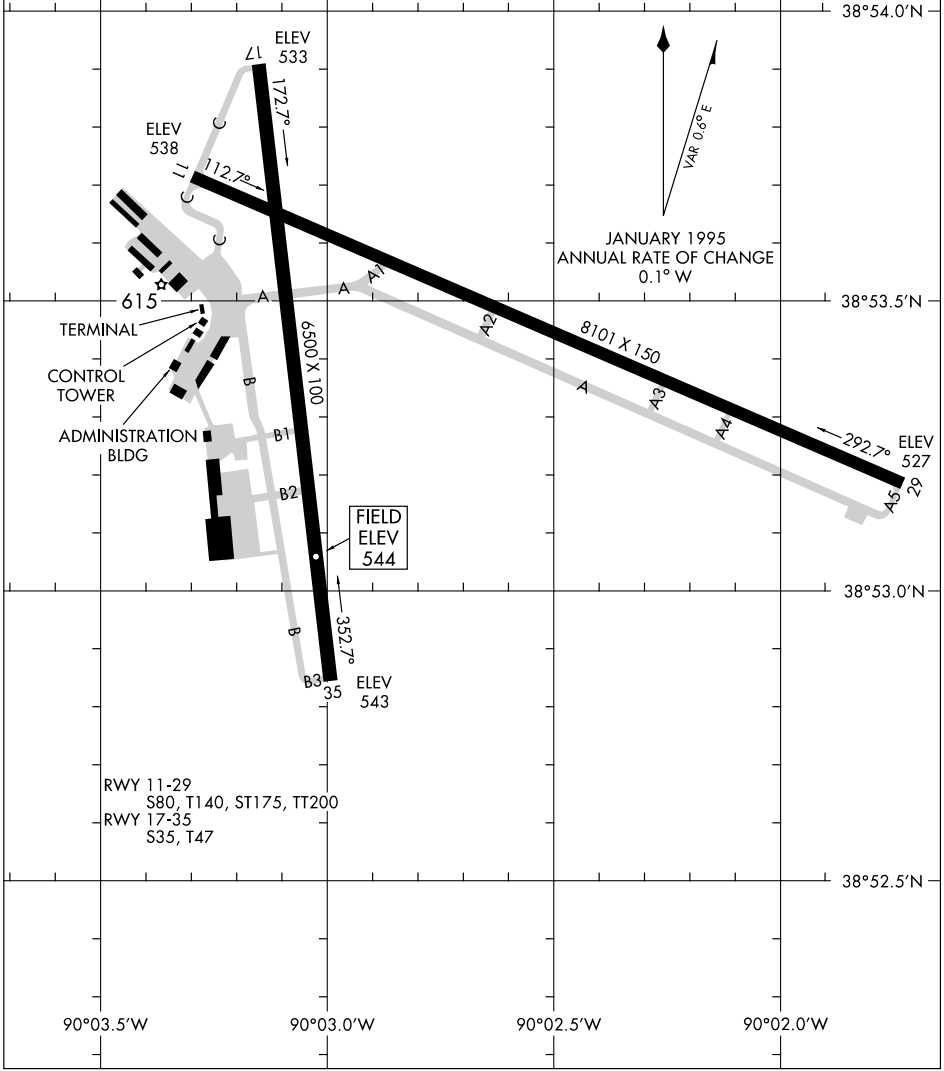

AIRPORT DIAGRAM

AL-5178 (FAA)

ALTON/ST. LOUIS REGIONAL (ALN)
ALTON/ST. LOUIS, ILLINOIS

ATIS★ 128.0
REGIONAL TOWER★
126.0 239.0
GND CON
120.2
CLNC DEL
120.2

CAUTION: BE ALERT TO RUNWAY CROSSING CLEARANCES.
READBACK OF ALL RUNWAY HOLDING INSTRUCTIONS IS REQUIRED.

AIRPORT DIAGRAM

ALTON/ST. LOUIS, ILLINOIS
ALTON/ST. LOUIS REGIONAL (ALN)